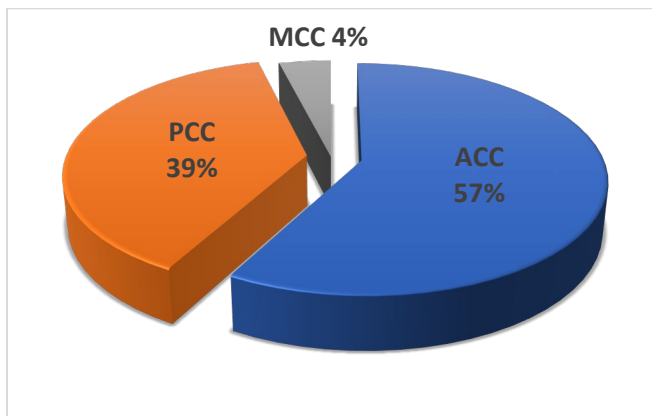

Membership and Credentialing Fact Sheet

February 2021

For assistance with media or press requests, please contact the ICF Communications team at icfpr@coachingfederation.org or +1.859.219.358

In 2020, the International Coaching Federation (ICF) celebrates 25 years as the global organization for coaches and coaching. ICF is dedicated to advancing the coaching profession by setting high ethical standards, providing independent certification, and building a worldwide network of

credentialed coaches across a variety of coaching disciplines.

ICF defines coaching as partnering with clients in a thought-provoking and creative process that inspires them to maximize their personal and professional potential.

ICF Credentialing

ICF Membership Growth

There are currently 36,680* coaches in 134 countries and territories who hold one of three ICF Credentials.

- 20,955 Associate Certified Coaches (ACC)
- 14,355 Professional Certified Coaches (PCC)
- 1,370 Master Certified Coaches (MCC)

**This number is subject to frequent change.*

Chapters

ICF has more than 143 [Chapters](#) in more than 80 countries and territories.

- 1999 - 2,122 members (based in North America)
- 2000 - 3,240 members
- 2001 - 4,691 members
- 2002 - 5,285 members
- 2003 - 6,791 members
- 2004 - 7,912 members
- 2005 - 9,041 members
- 2006 - 11,100 members
- 2007 - 13,400 members
- 2008 - 15,800 members
- 2009 - 15,949 members
- 2010 - 17,648 members
- 2011 - 19,127 members
- 2012 - 20,222 members
- 2013 - 22,135 members
- 2014 - 24,100 members
- 2015 - 26,476 members
- 2016 - 29,298 members
- 2017 - 30,578 members
- 2018 - 33,739 members
- 2019 - 33,594 members
- 2020 - 39,787 members