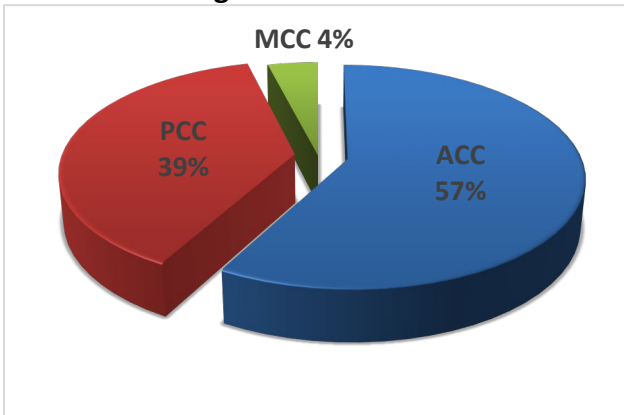

For assistance with media or press requests, please contact the ICF Communications Team at [ICFpr@coachfederation.org](mailto:ICFpr@coachfederation.org) or +1.859.219.3580

In 2020, the International Coaching Federation (ICF) celebrates 25 years as the global organization for coaches and coaching. ICF is dedicated to advancing the coaching profession by setting high ethical standards, providing independent certification, and building a worldwide network of credentialed coaches across a variety of coaching disciplines.

### ICF Credentialing

There are currently **34,350\*** coaches in 134 countries and territories who hold one of three ICF Credentials.

- 19,523 Associate Certified Coaches (ACC)
- 13,491 Professional Certified Coaches (PCC)
- 1,336 Master Certified Coaches (MCC)