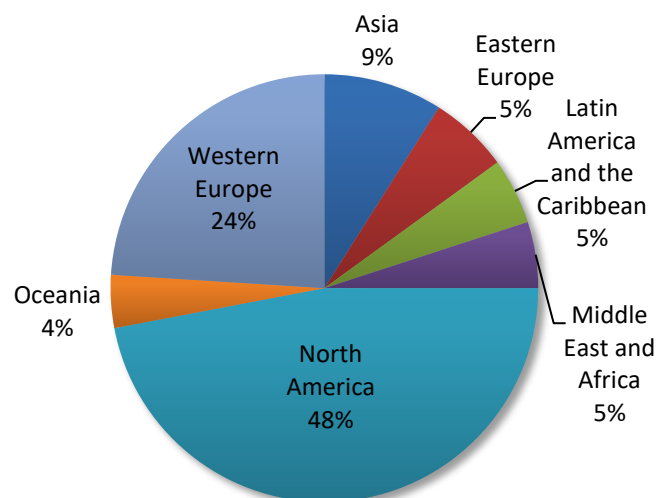

ICF Membership by region