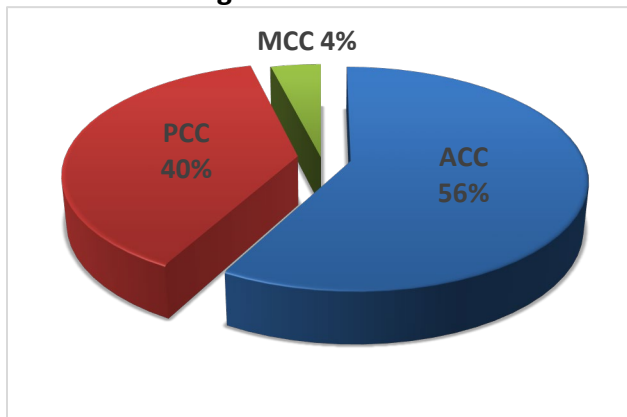

For assistance with media or press requests, please contact the ICF Communications Team at ICFpr@coachfederation.org or +1.859.219.3580

In 2020, the International Coaching Federation (ICF) celebrates 25 years as the global organization for coaches and coaching. ICF is dedicated to advancing the coaching profession by setting high ethical standards, providing independent certification, and building a worldwide network of credentialed coaches across a variety of coaching disciplines.

ICF defines coaching as partnering with clients in a thought-provoking and creative process that inspires them to maximize their personal and professional potential.

ICF Credentialing

There are currently **33,372*** coaches in 130 countries and territories who hold one of three ICF Credentials.

- 18,896 Associate Certified Coaches (ACC)
- 13,165 Professional Certified Coaches (PCC)
- 1,311 Master Certified Coaches (MCC)

**This number is subject to change frequently.*

Chapters

ICF has more than 143 [Chapters](#) in more than 80 countries and territories.

ICF Membership growth

- 1999 — 2,122 members (based in North America)
- 2000 — 3,240 members

- 2001 — 4,691 members
- 2002 — 5,825 members
- 2003 — 6,791 members
- 2004 — 7,912 members
- 2005 — 9,041 members
- 2006 — 11,100 members
- 2007 — 13,400 members
- 2008 — 15,800 members
- 2009 — 15,949 members
- 2010 — 17,648 members
- 2011 — 19,127 members
- 2012 — 20,222 members
- 2013 — 22,135 members
- 2014 — 24,100 members
- 2015 — 26,476 members
- 2016 — 29,198 members
- 2017 — 30,578 members
- 2018 — 33,739 members
- 2019 — 35,594 members
- **November 2020 — 38,249 *members in 146 countries and territories**