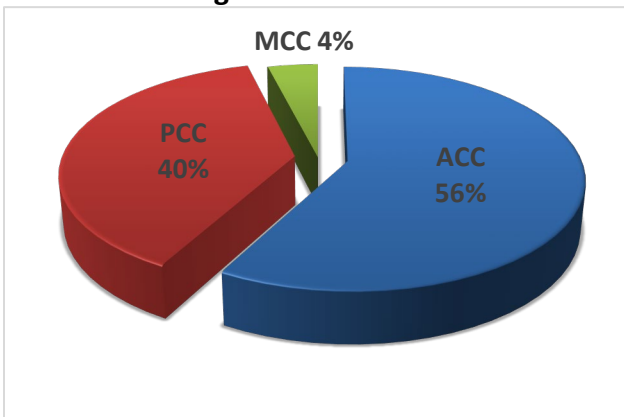

For assistance with media or press requests, please contact the ICF Communications Team at [ICFpr@coachfederation.org](mailto:ICFpr@coachfederation.org) or +1.859.219.3580

In 2020, the International Coaching Federation (ICF) celebrates 25 years as the global organization for coaches and coaching. ICF is dedicated to advancing the coaching profession by setting high ethical standards, providing independent certification, and building a worldwide network of credentialed coaches across a variety of coaching disciplines.

ICF defines coaching as partnering with clients in a thought-provoking and creative process that inspires them to maximize their personal and professional potential.

### ICF Credentialing

There are currently **32,287\*** coaches in 130 countries and territories who hold one of three ICF Credentials.

- 18,209 Associate Certified Coaches (ACC)
- 12,788 Professional Certified Coaches (PCC)
- 1,290 Master Certified Coaches (MCC)