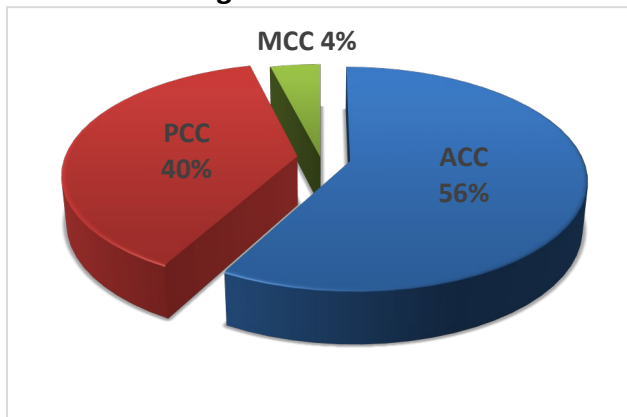

For assistance with media or press requests, please contact the ICF Communications Team at [ICFpr@coachfederation.org](mailto:ICFpr@coachfederation.org) or +1.859.219.3580

In 2020, the International Coaching Federation (ICF) celebrates 25 years as the global organization for coaches and coaching. ICF is dedicated to advancing the coaching profession by setting high ethical standards, providing independent certification, and building a worldwide network of credentialed coaches across a variety of coaching disciplines.

### ICF Credentialing

There are currently **30,802\*** coaches in 130 countries and territories who hold one of three ICF Credentials.

- 17,267 Associate Certified Coaches (ACC)
- 12,277 Professional Certified Coaches (PCC)
- 1,258 Master Certified Coaches (MCC)