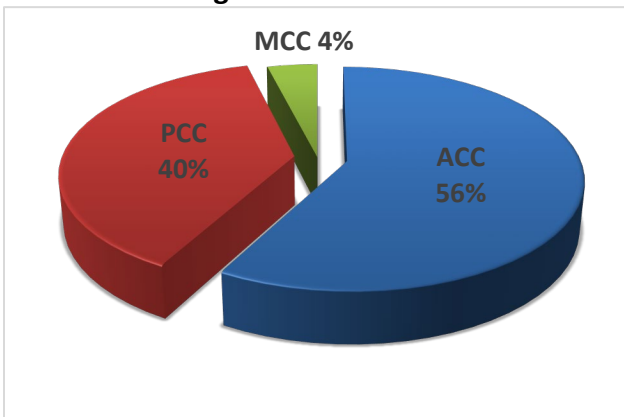

For assistance with media or press requests, please contact the ICF Communications Team at ICFpr@coachfederation.org or +1.859.219.3580

In 2020, the International Coaching Federation (ICF) celebrates 25 years as the global organization for coaches and coaching. ICF is dedicated to advancing the coaching profession by setting high ethical standards, providing independent certification, and building a worldwide network of credentialed coaches across a variety of coaching disciplines.

ICF defines coaching as partnering with clients in a thought-provoking and creative process that inspires them to maximize their personal and professional potential.

ICF Credentialing

There are currently **30,079*** coaches in 130 countries and territories who hold one of three ICF Credentials.

- 16,898 Associate Certified Coaches (ACC)
- 11,946 Professional Certified Coaches (PCC)
- 1,235 Master Certified Coaches (MCC)

**This number is subject to change frequently.*

Chapters

ICF has more than 140 [Chapters](#) in more than 70 countries and territories.

ICF Membership growth

- 1999 — 2,122 members (based in North America)
- 2000 — 3,240 members

- 2001 — 4,691 members
- 2002 — 5,825 members
- 2003 — 6,791 members
- 2004 — 7,912 members
- 2005 — 9,041 members
- 2006 — 11,100 members
- 2007 — 13,400 members
- 2008 — 15,800 members
- 2009 — 15,949 members
- 2010 — 17,648 members
- 2011 — 19,127 members
- 2012 — 20,222 members
- 2013 — 22,135 members
- 2014 — 24,100 members
- 2015 — 26,476 members
- 2016 — 29,198 members
- 2017 — 30,578 members
- 2018 — 33,739 members
- 2019 — 35,594 members
- **July 2020 — 41,537* members in 147 countries and territories**